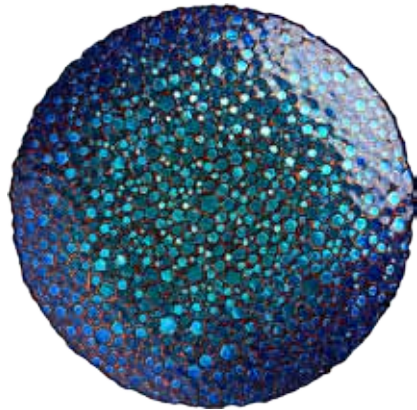

Anton Studio
Designs
— LONDON —

Aquarium Bowl
400x400x70mm
ASD10544MO

Iridescent Shell Bowl
320x320x75mm
ASD10523MO

Gold Coral Bowl
320x320x60mm
ASD10528MO

Oyster Bowl
430x355x100mm
ASD10533MO

Abstract Red Bowl
400×400×70mm
ASD10526MO

Abstract Blue Bowl
400×400×70mm
ASD10545MO

Dune Bowl
320×320×80mm
ASD10547MO

Coral Bowl
320×320×80mm
ASD10548MO

Mosaic Bowl
330×330×55mm
ASD10529MO

Gold Marble Bowl
330×330×65mm
ASD10542MO

Nova Bowl
330×330×65mm
ASD10541MO