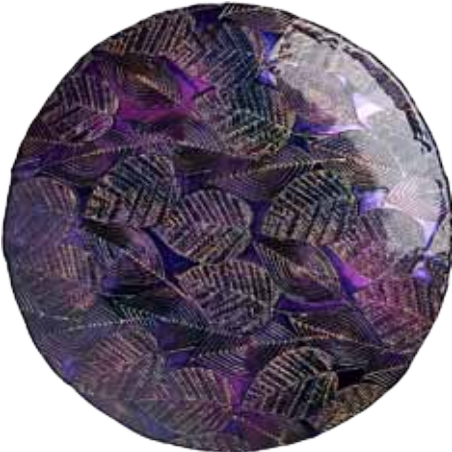

Tropical Bowl

320x320x65mm

ASD10539MO

India Bowl

320x320x70mm

ASD10550MO

Autumnal Amethyst Bowl

405x405x70mm

ASD10532MO

Crimson Comet Bowl

395x395x65mm

ASD10524MO

Chrysanthemum Bowl

330x330x60mm

ASD10530MO

Red Sunflower Bowl