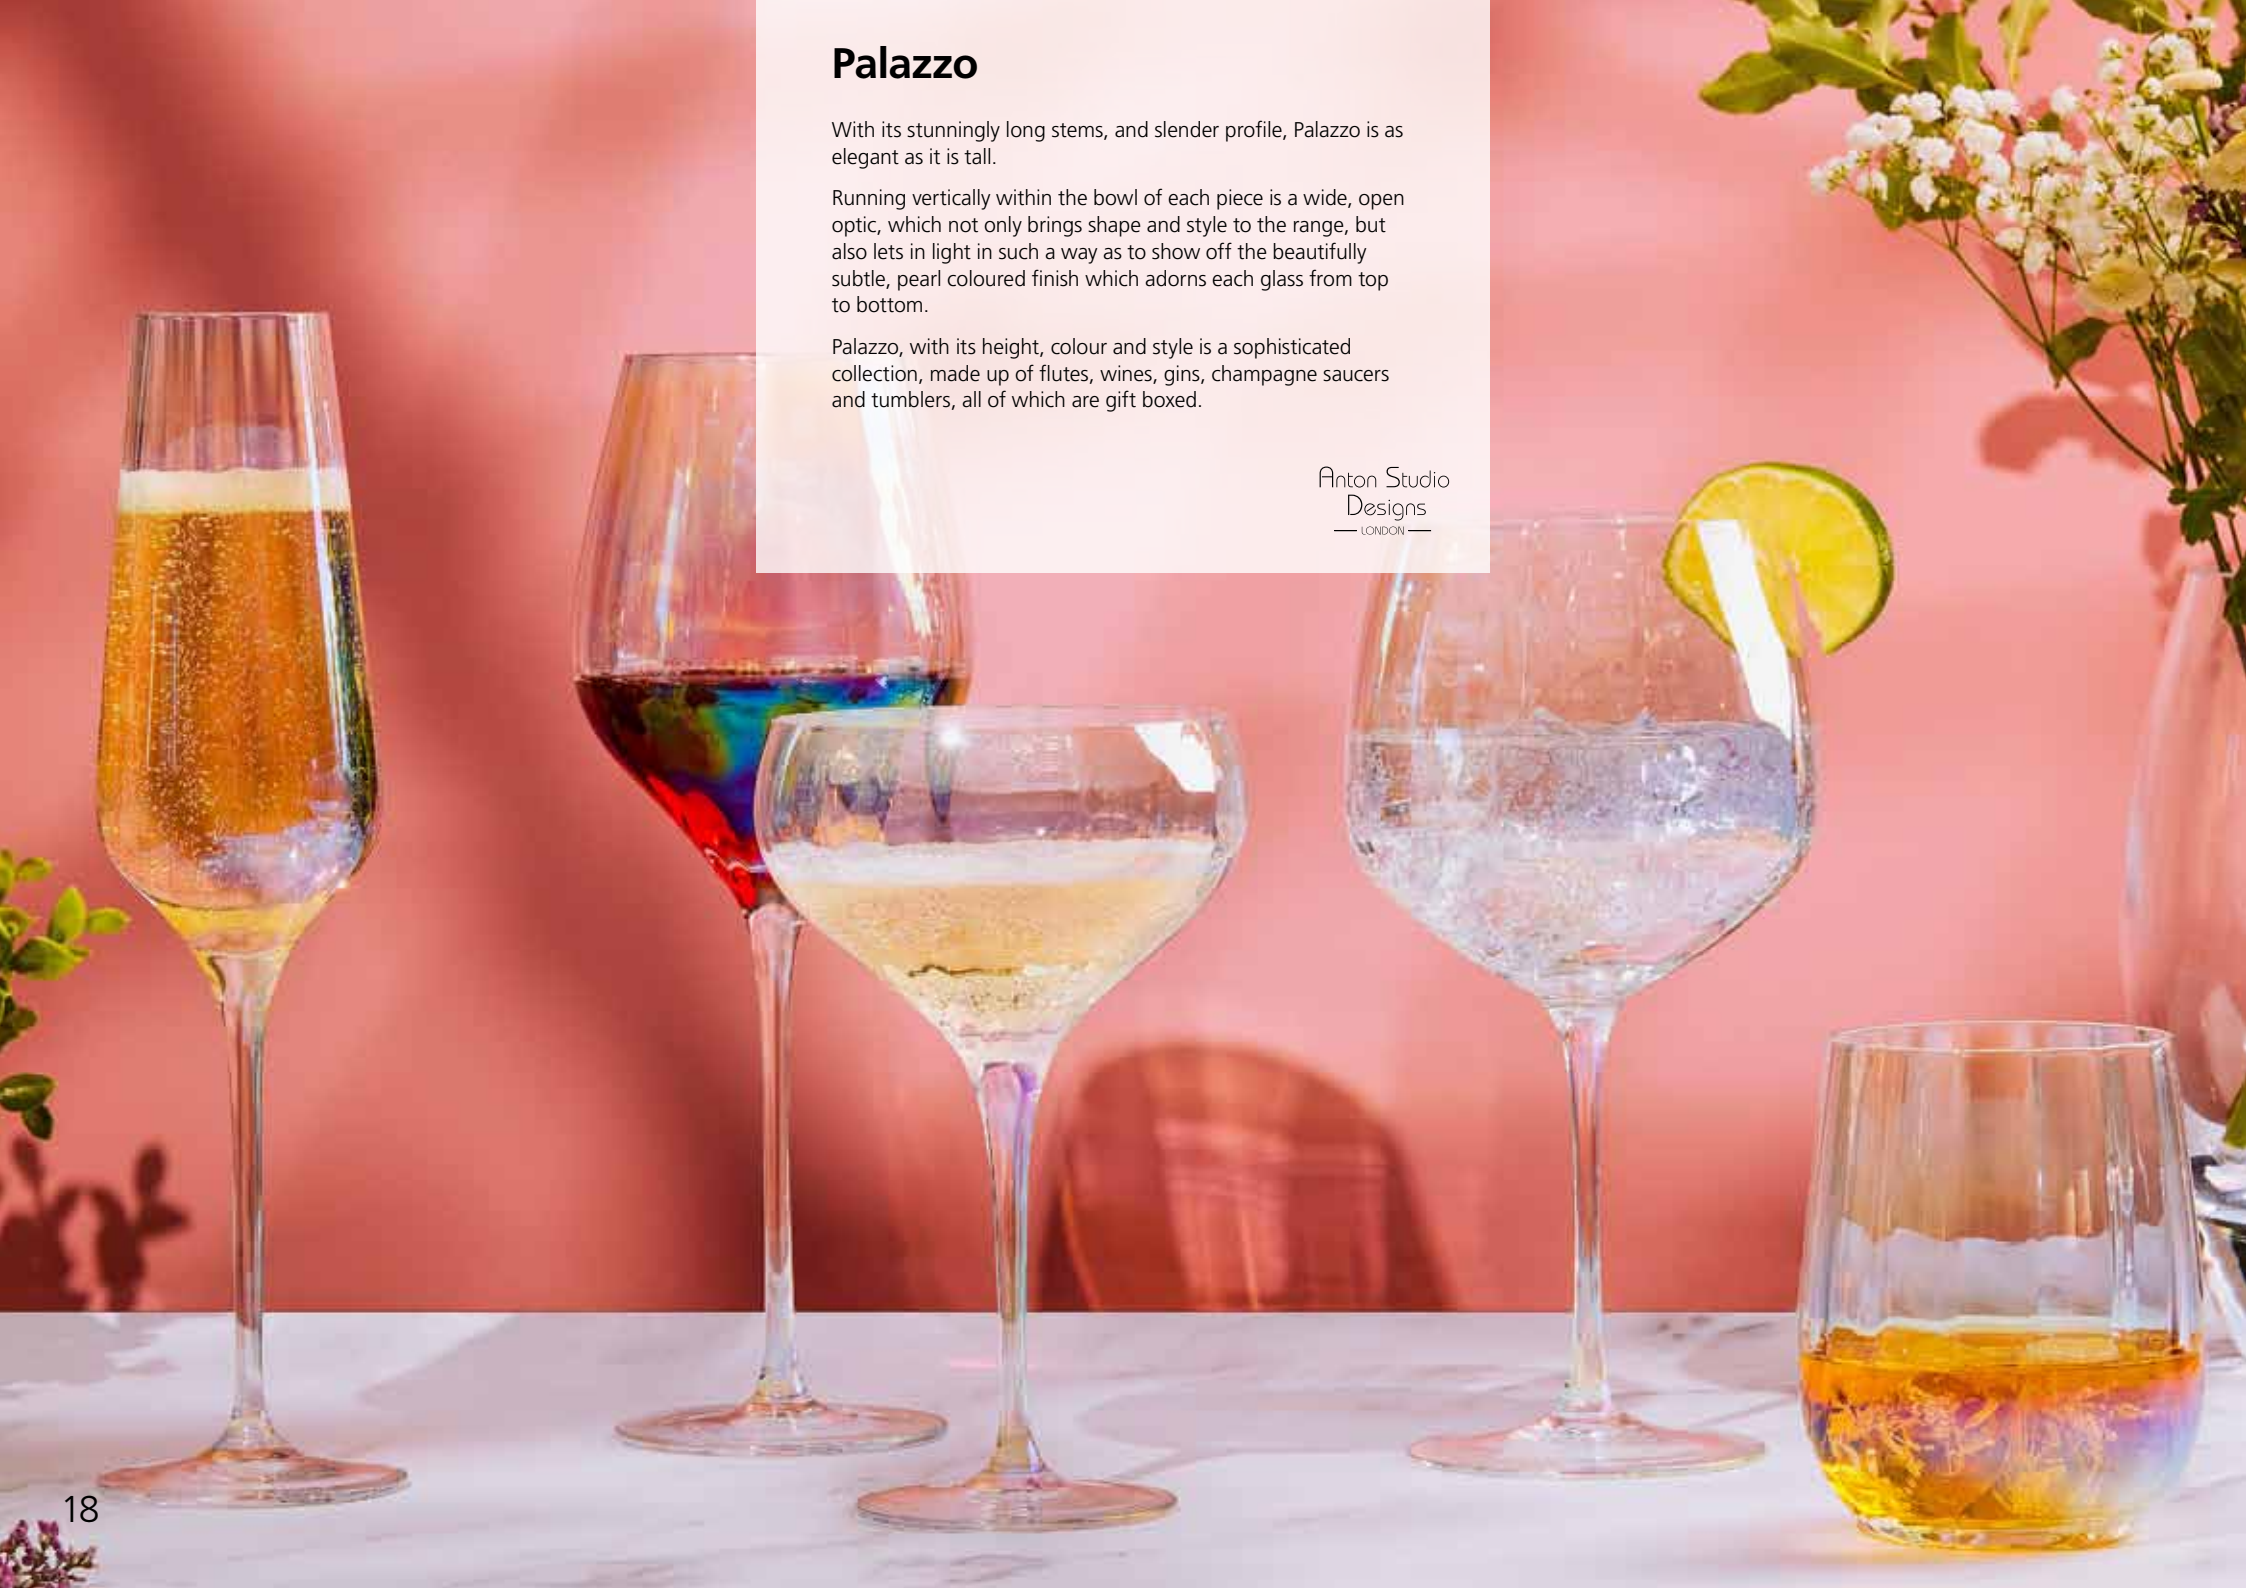

Palazzo

With its stunningly long stems, and slender profile, Palazzo is as elegant as it is tall.

Running vertically within the bowl of each piece is a wide, open optic, which not only brings shape and style to the range, but also lets in light in such a way as to show off the beautifully subtle, pearl coloured finish which adorns each glass from top to bottom.

Palazzo, with its height, colour and style is a sophisticated collection, made up of flutes, wines, gins, champagne saucers and tumblers, all of which are gift boxed.

Anton Studio
Designs
— LONDON —