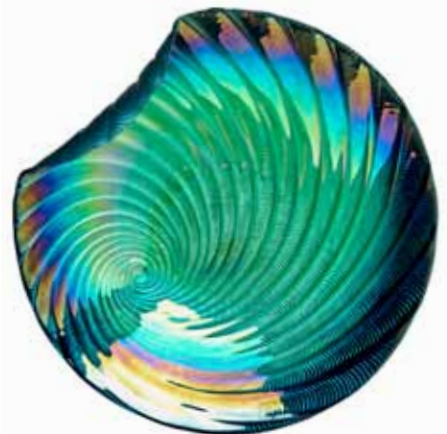

Aquarium Bowl
400x400x70mm
ASD10544MO

Iridescent Shell Bowl
320x320x75mm
ASD10523MO

Gold Coral Bowl
320x320x60mm
ASD10528MO

Oyster Bowl
430x355x100mm
ASD10533MO